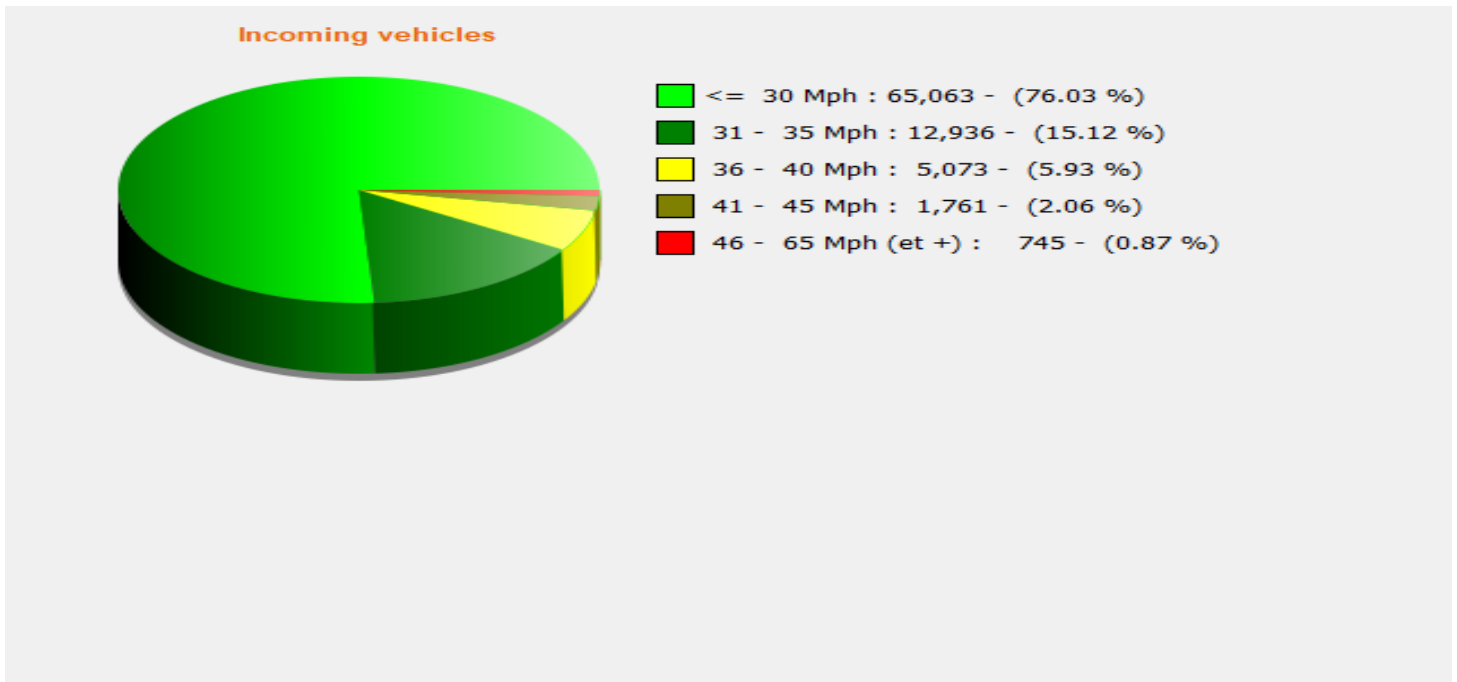

Start date: Thursday, October 15, 2020 12:00 AM
End date: Saturday, November 14, 2020 12:00 PM

Location: Eastholme Hilderstone

Comments: 15th October 2020 to 14th November 2020
at Eastholme, Hilderstone.