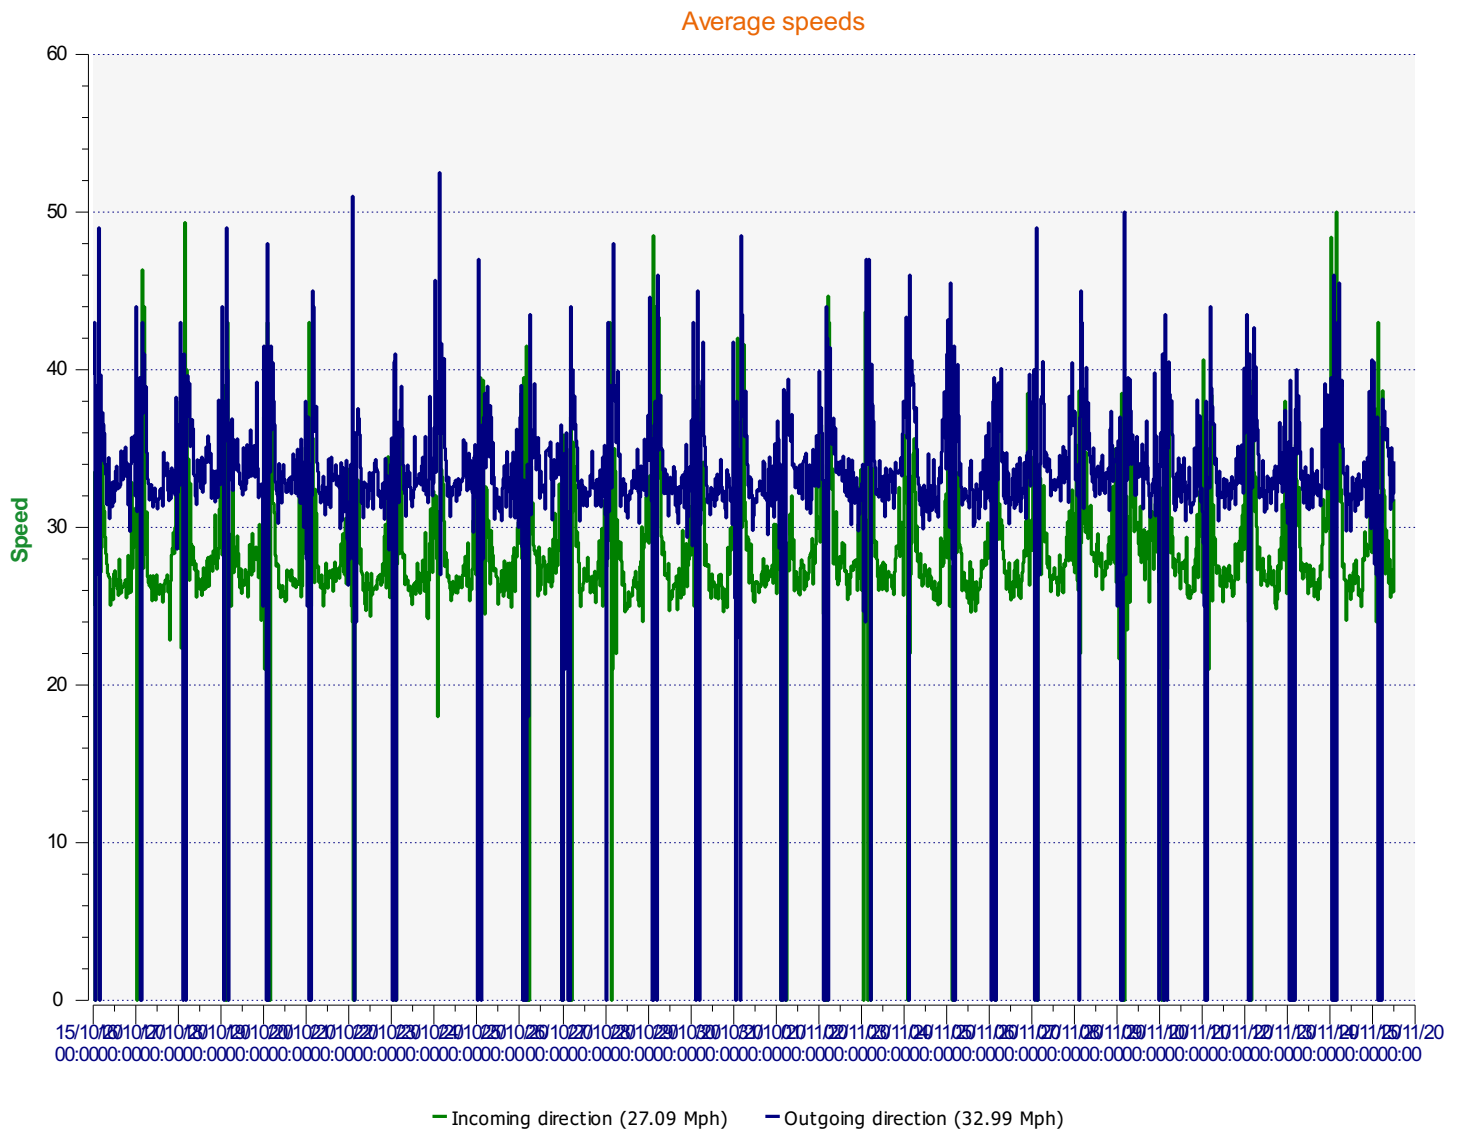

Start date: Thursday, October 15, 2020 12:00 AM
End date: Saturday, November 14, 2020 12:00 PM

Location: Eastholme Hilderstone

Comments: 15th October 2020 to 14th November 2020
at Eastholme, Hilderstone.