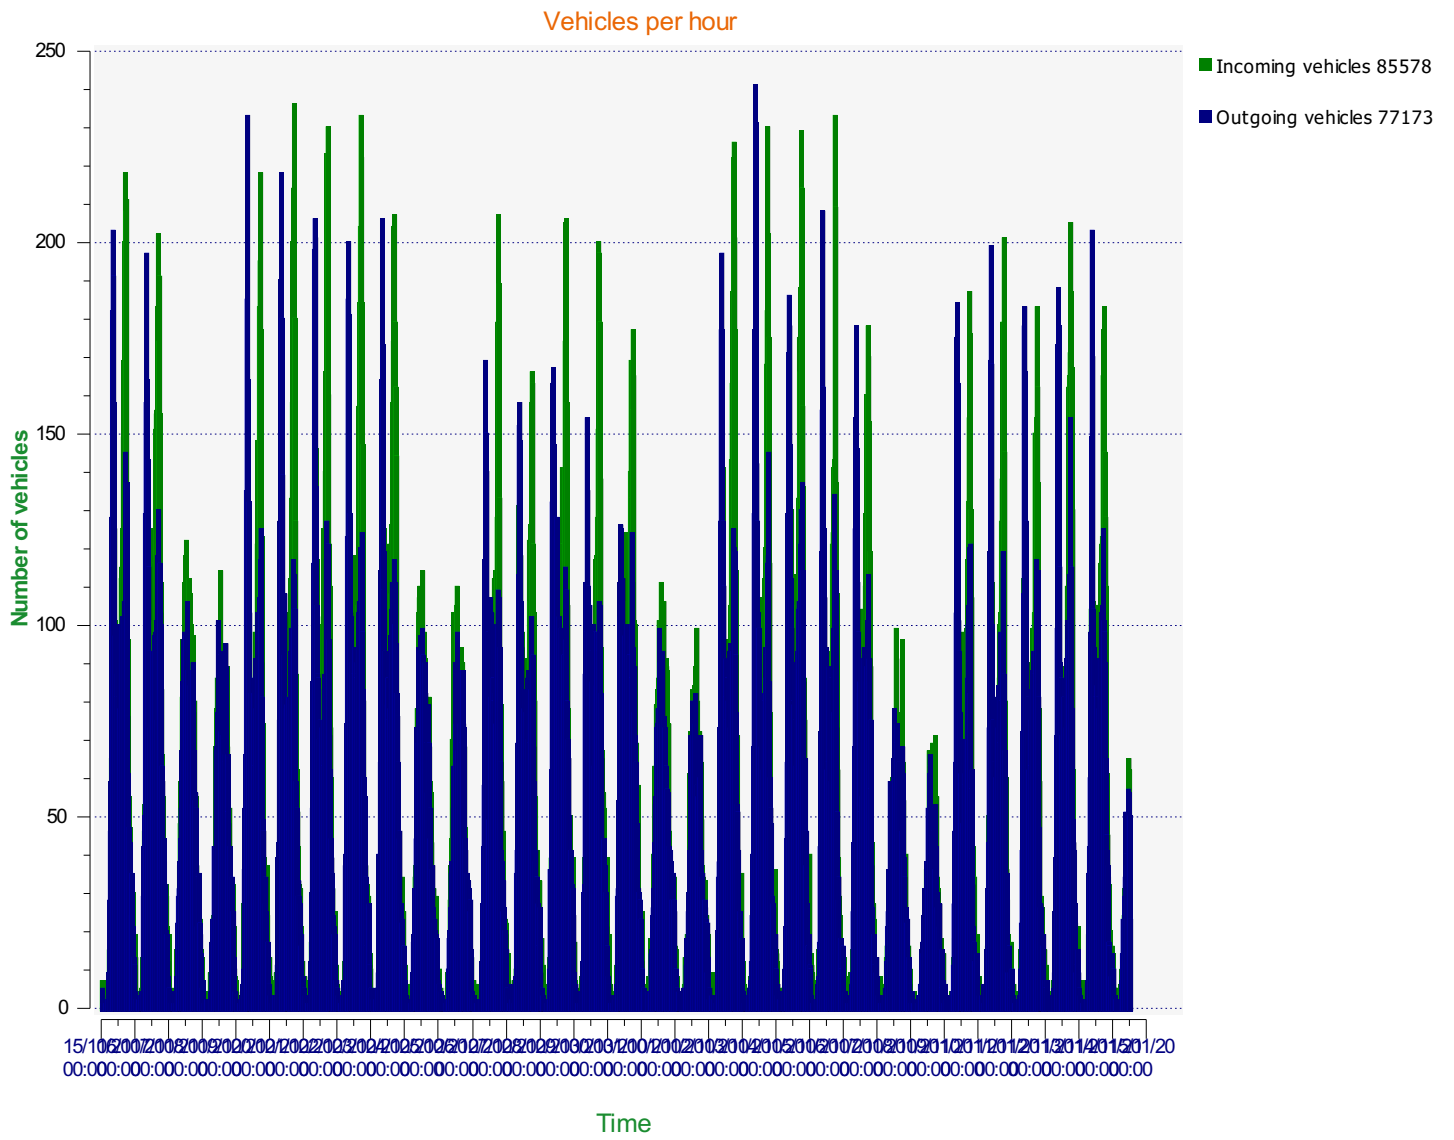

Start date: Thursday, October 15, 2020 12:00 AM
End date: Saturday, November 14, 2020 12:00 PM

Location: Eastholme Hilderstone

Comments: 15th October 2020 to 14th November 2020
at Eastholme, Hilderstone.