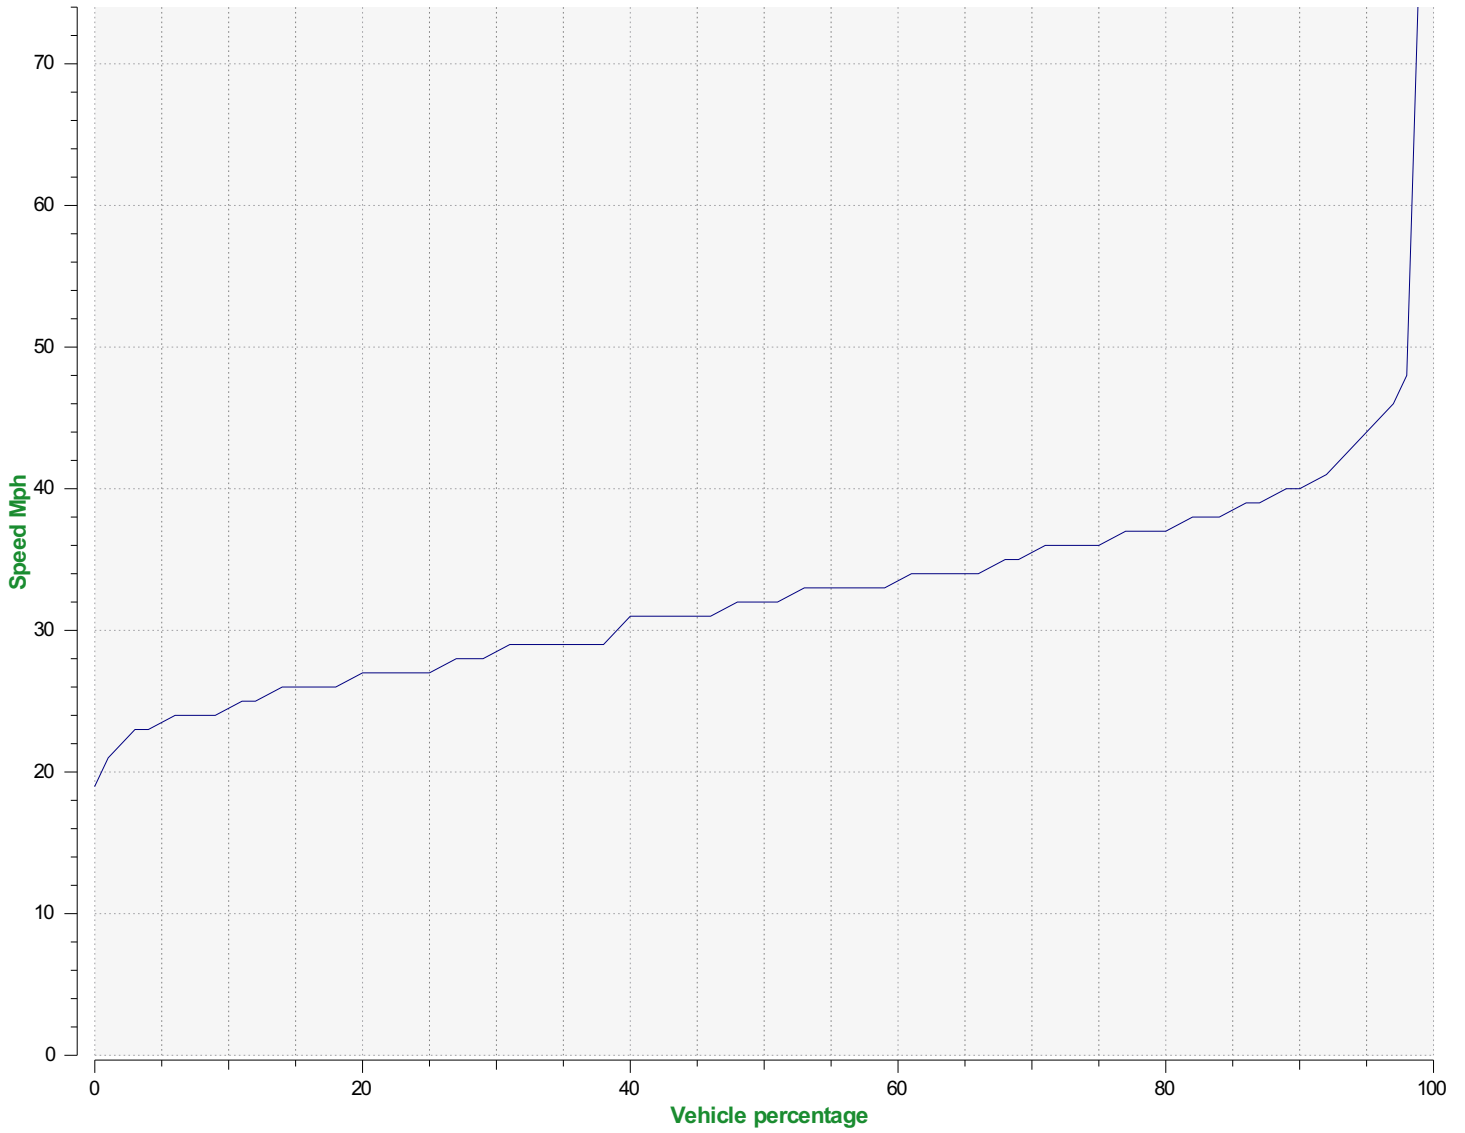

Speed percentile(outgoing)

V30: 28.00Mph   **V50:** 32.00Mph   **V85:** 38.00Mph

Start date: Thursday, October 15, 2020 12:00 AM
End date: Saturday, November 14, 2020 12:00 PM

Location: Eastholme Hilderstone

Comments: 15th October 2020 to 14th November 2020
at Eastholme, Hilderstone.