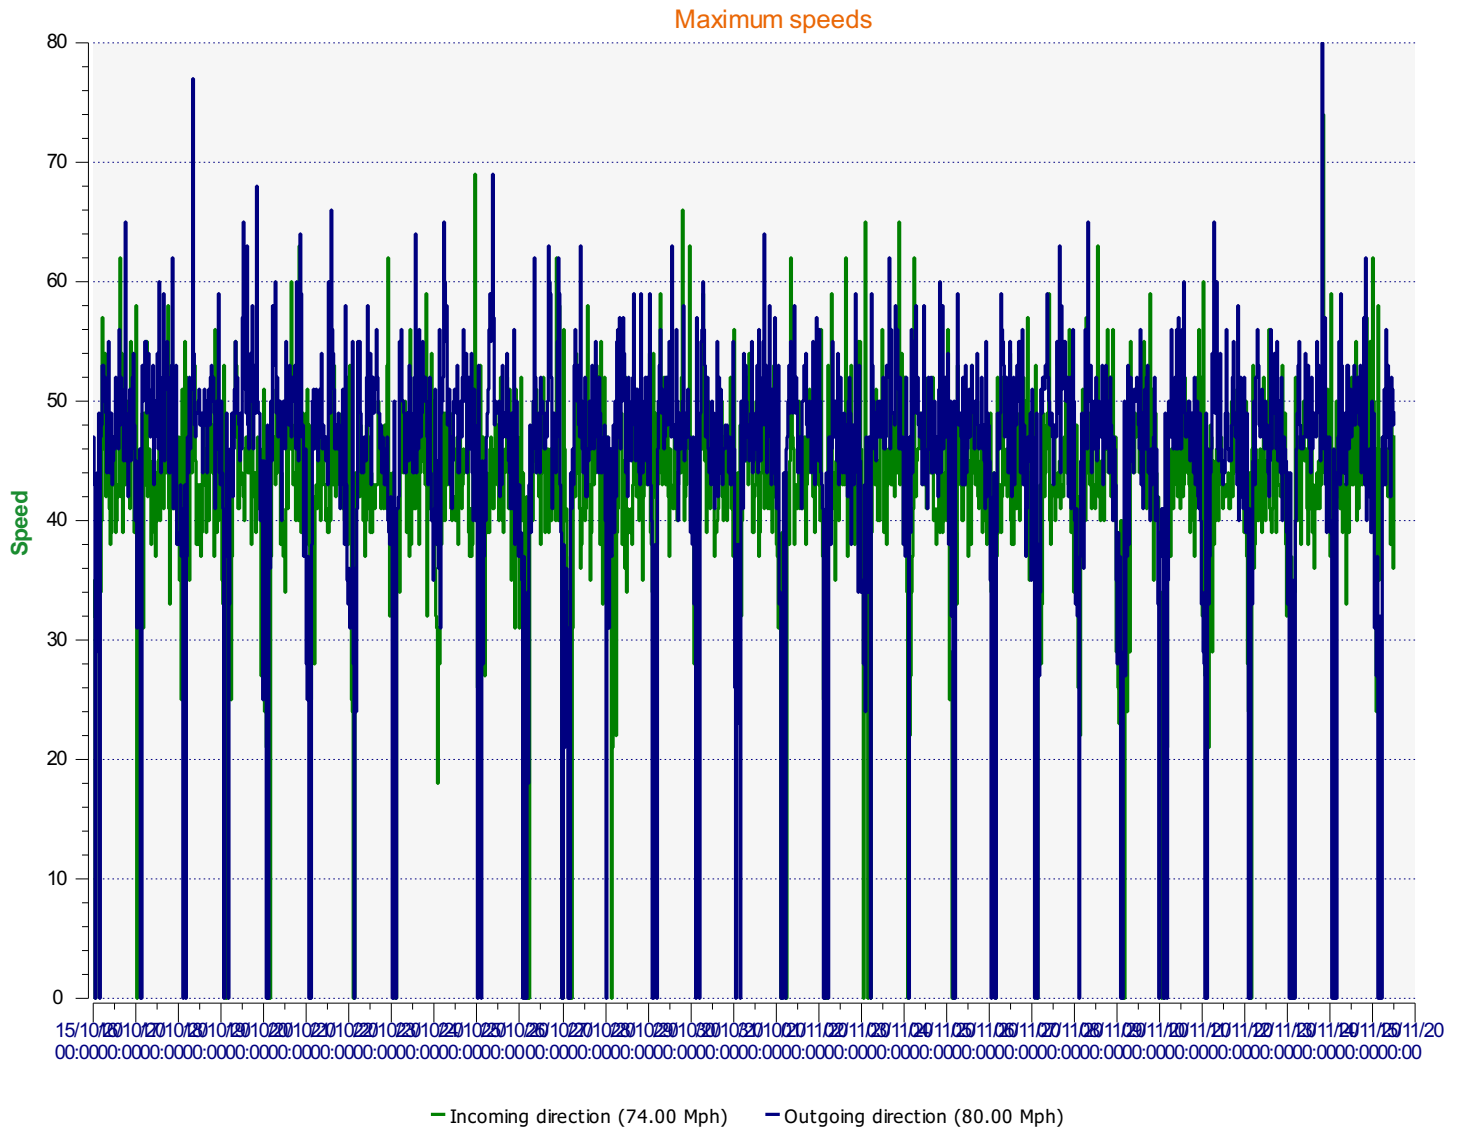

Start date: Thursday, October 15, 2020 12:00 AM
End date: Saturday, November 14, 2020 12:00 PM

Location: Eastholme Hilderstone

Comments: 15th October 2020 to 14th November 2020
at Eastholme, Hilderstone.