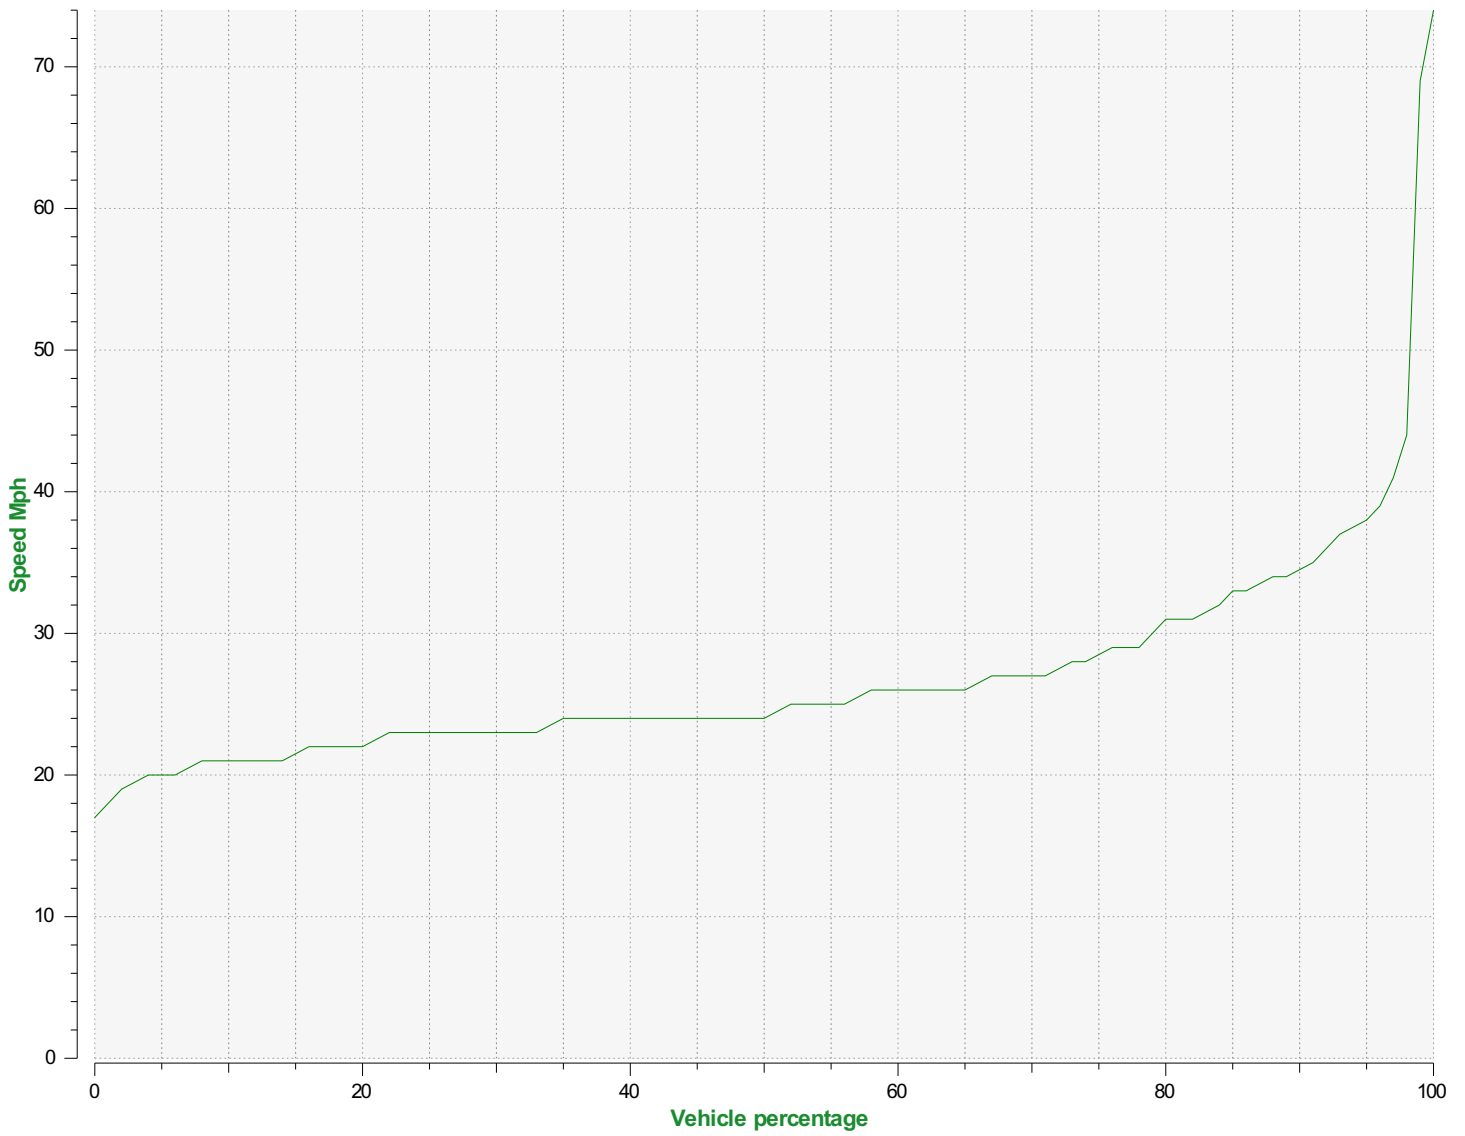

Speed percentiles (incoming)

V30: 23.00Mph   **V50:** 24.00Mph   **V85:** 33.00Mph

Start date: Thursday, October 15, 2020 12:00 AM
End date: Saturday, November 14, 2020 12:00 PM

Location: Eastholme Hilderstone

Comments: 15th October 2020 to 14th November 2020
at Eastholme, Hilderstone.