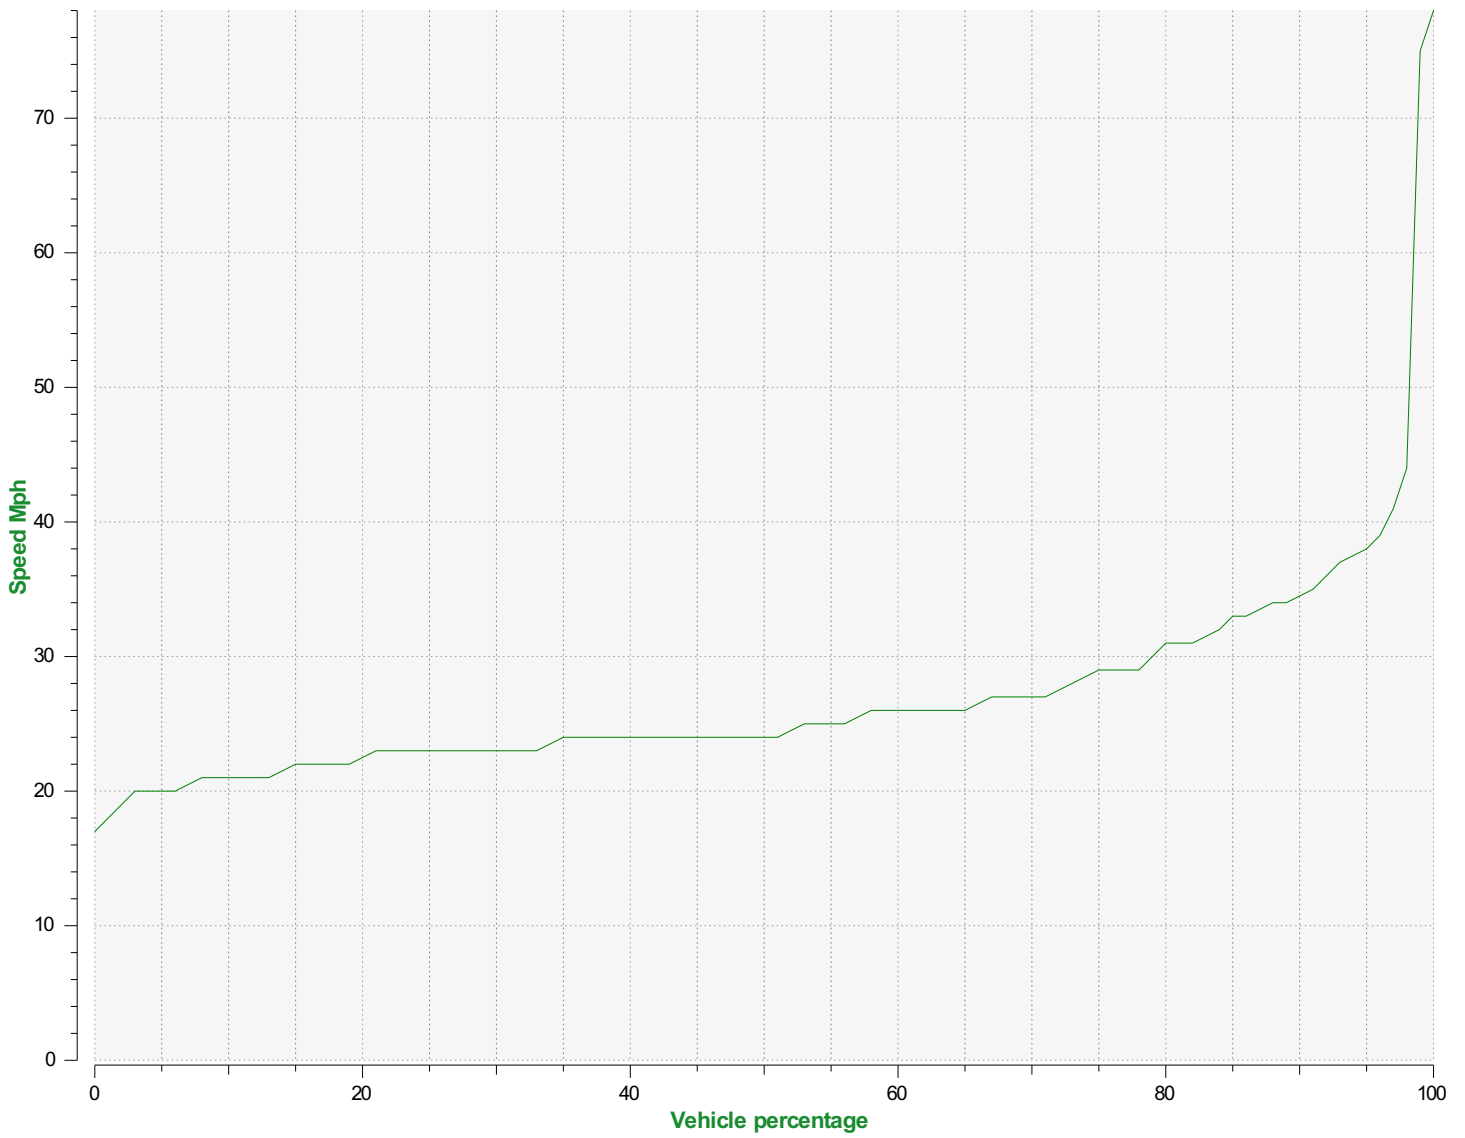

Start date: Tuesday, July 14, 2020 10:30 AM
End date: Friday, August 14, 2020 10:00 AM

Location: Hilderstone Eastholme

Comments: Statistics in both directions for one month between 14th July 2020 and the 14th August 2020.

Outgoing vehicles

Start date: Tuesday, July 14, 2020 10:30 AM
End date: Friday, August 14, 2020 10:00 AM

Location: Hilderstone Eastholme

Comments: Statistics in both directions for one month between 14th July 2020 and the 14th August 2020.