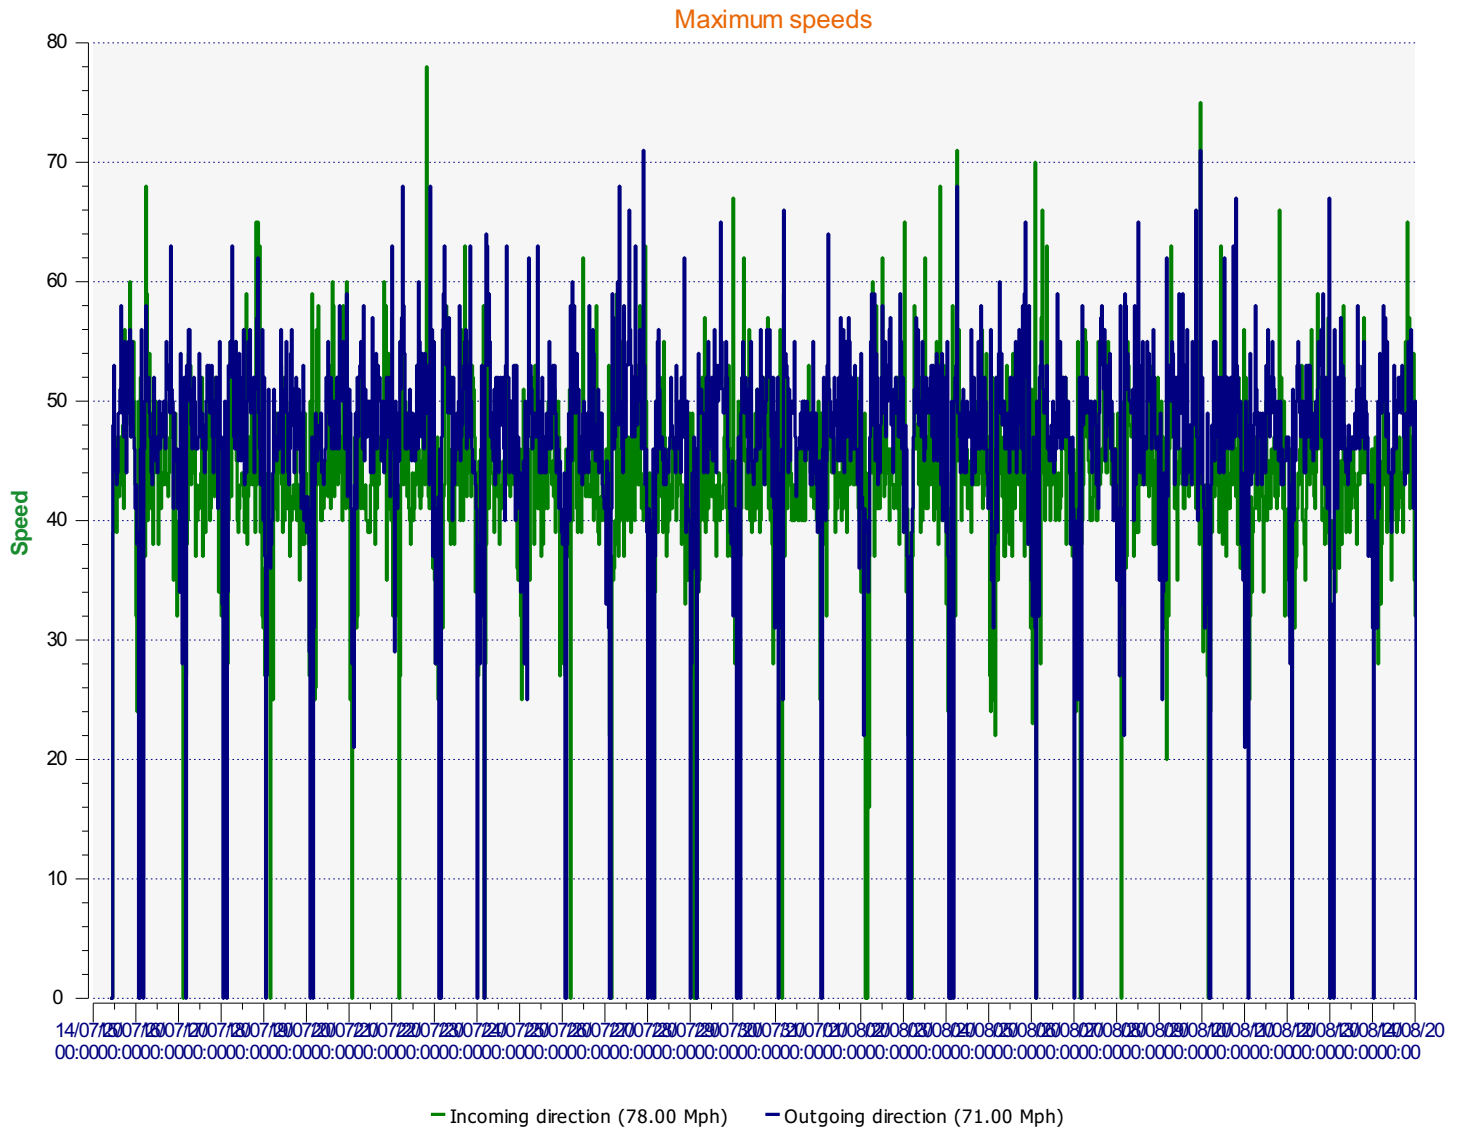

Start date: Tuesday, July 14, 2020 10:30 AM
End date: Friday, August 14, 2020 10:00 AM

Location: Hilderstone Eastholme

Comments: Statistics in both directions for one month between 14th July 2020 and the 14th August 2020.

Outgoing vehicles

Start date: Tuesday, July 14, 2020 10:30 AM
End date: Friday, August 14, 2020 10:00 AM

Location: Hilderstone Eastholme

Comments: Statistics in both directions for one month between 14th July 2020 and the 14th August 2020.