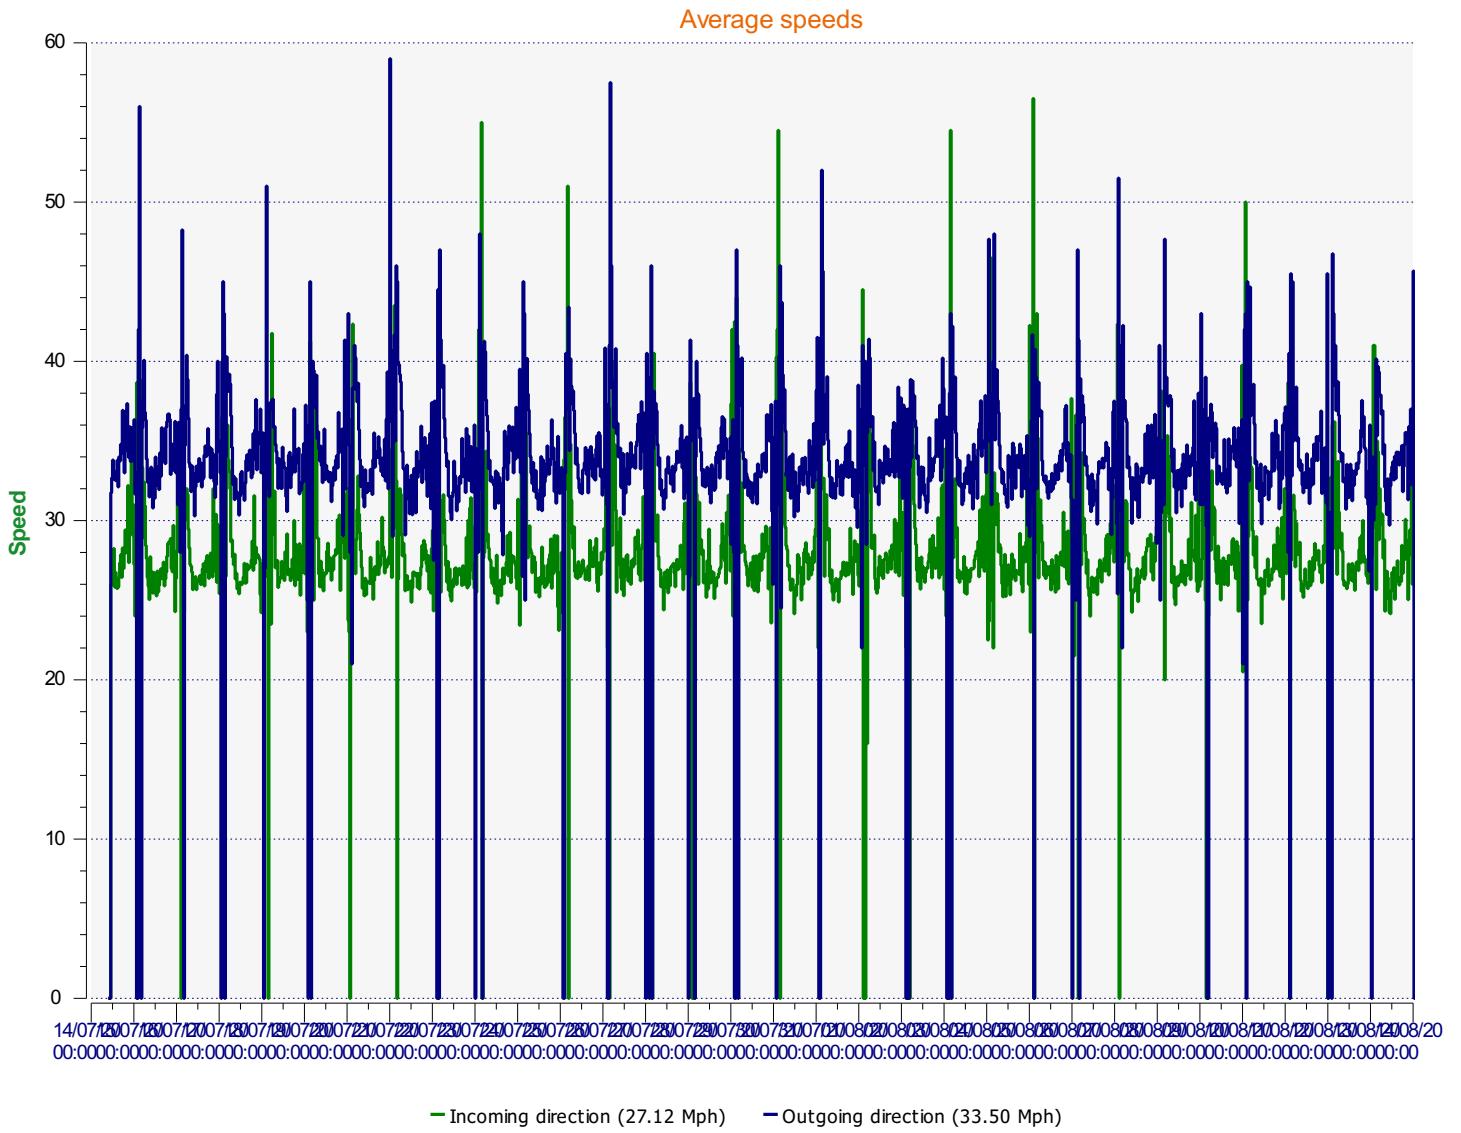

Start date: Tuesday, July 14, 2020 10:30 AM
End date: Friday, August 14, 2020 10:00 AM

Location: Hilderstone Eastholme

Comments: Statistics in both directions for one month between 14th July 2020 and the 14th August 2020.

Outgoing vehicles

Start date: Tuesday, July 14, 2020 10:30 AM
End date: Friday, August 14, 2020 10:00 AM

Location: Hilderstone Eastholme

Comments: Statistics in both directions for one month between 14th July 2020 and the 14th August 2020.