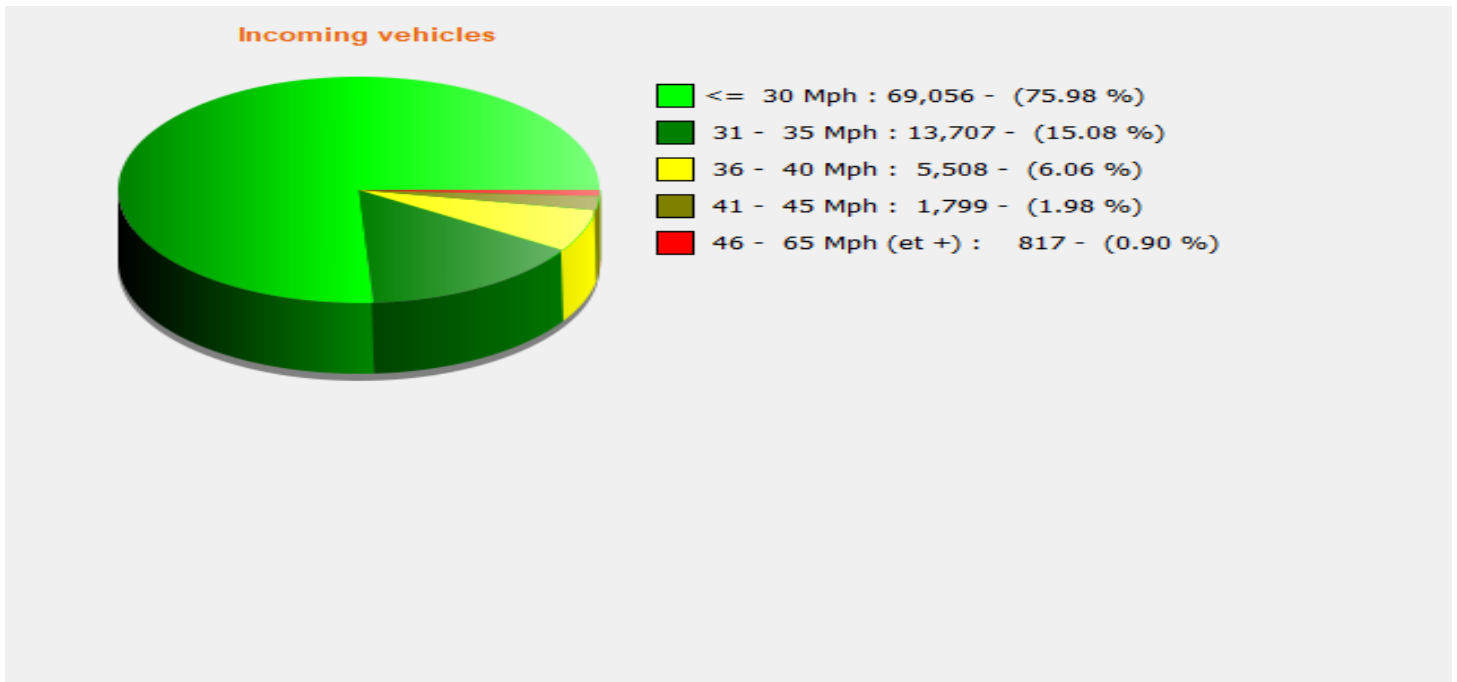

Start date: Tuesday, July 14, 2020 10:30 AM
End date: Friday, August 14, 2020 10:00 AM

Location: Hilderstone Eastholme

Comments: Statistics in both directions for one month between 14th July 2020 and the 14th August 2020.