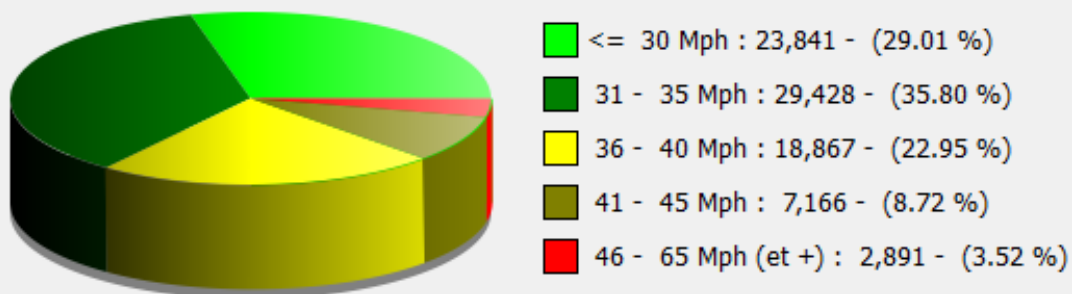

Outgoing vehicles

Start date: Tuesday, July 14, 2020 10:30 AM
End date: Friday, August 14, 2020 10:00 AM

Location: Hilderstone Eastholme

Comments: Statistics in both directions for one month between 14th July 2020 and the 14th August 2020.