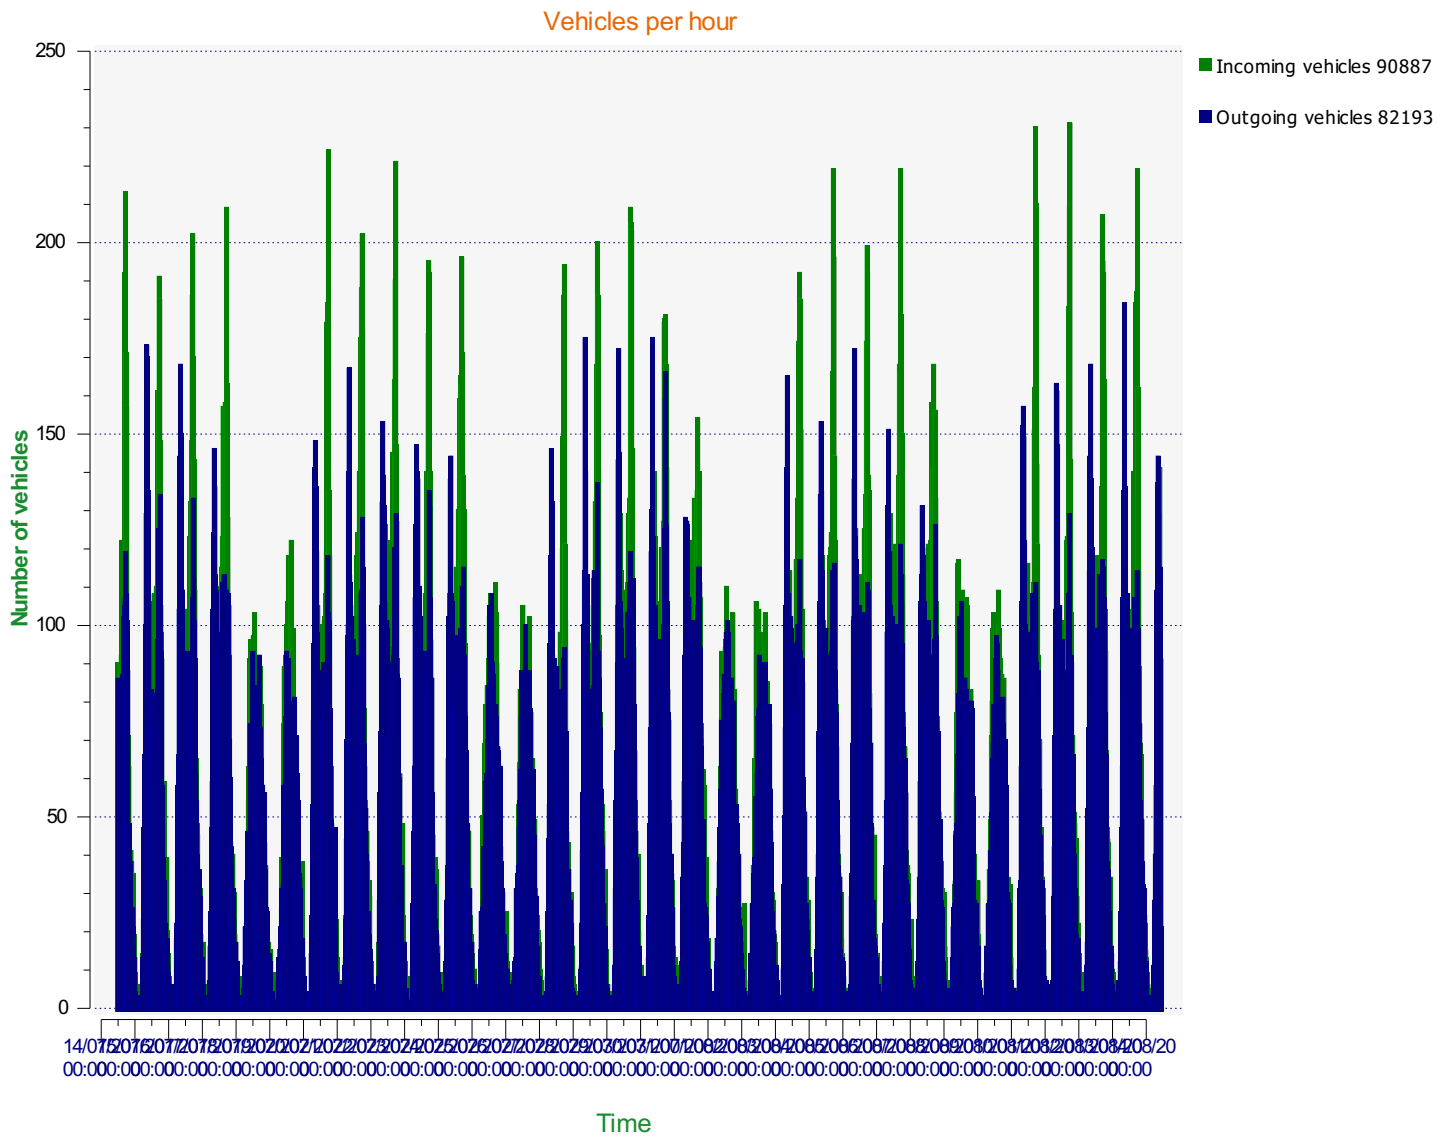

Start date: Tuesday, July 14, 2020 10:30 AM
End date: Friday, August 14, 2020 10:00 AM

Location: Hilderstone Eastholme

Comments: Statistics in both directions for one month between 14th July 2020 and the 14th August 2020.

Outgoing vehicles

Start date: Tuesday, July 14, 2020 10:30 AM
End date: Friday, August 14, 2020 10:00 AM

Location: Hilderstone Eastholme

Comments: Statistics in both directions for one month between 14th July 2020 and the 14th August 2020.