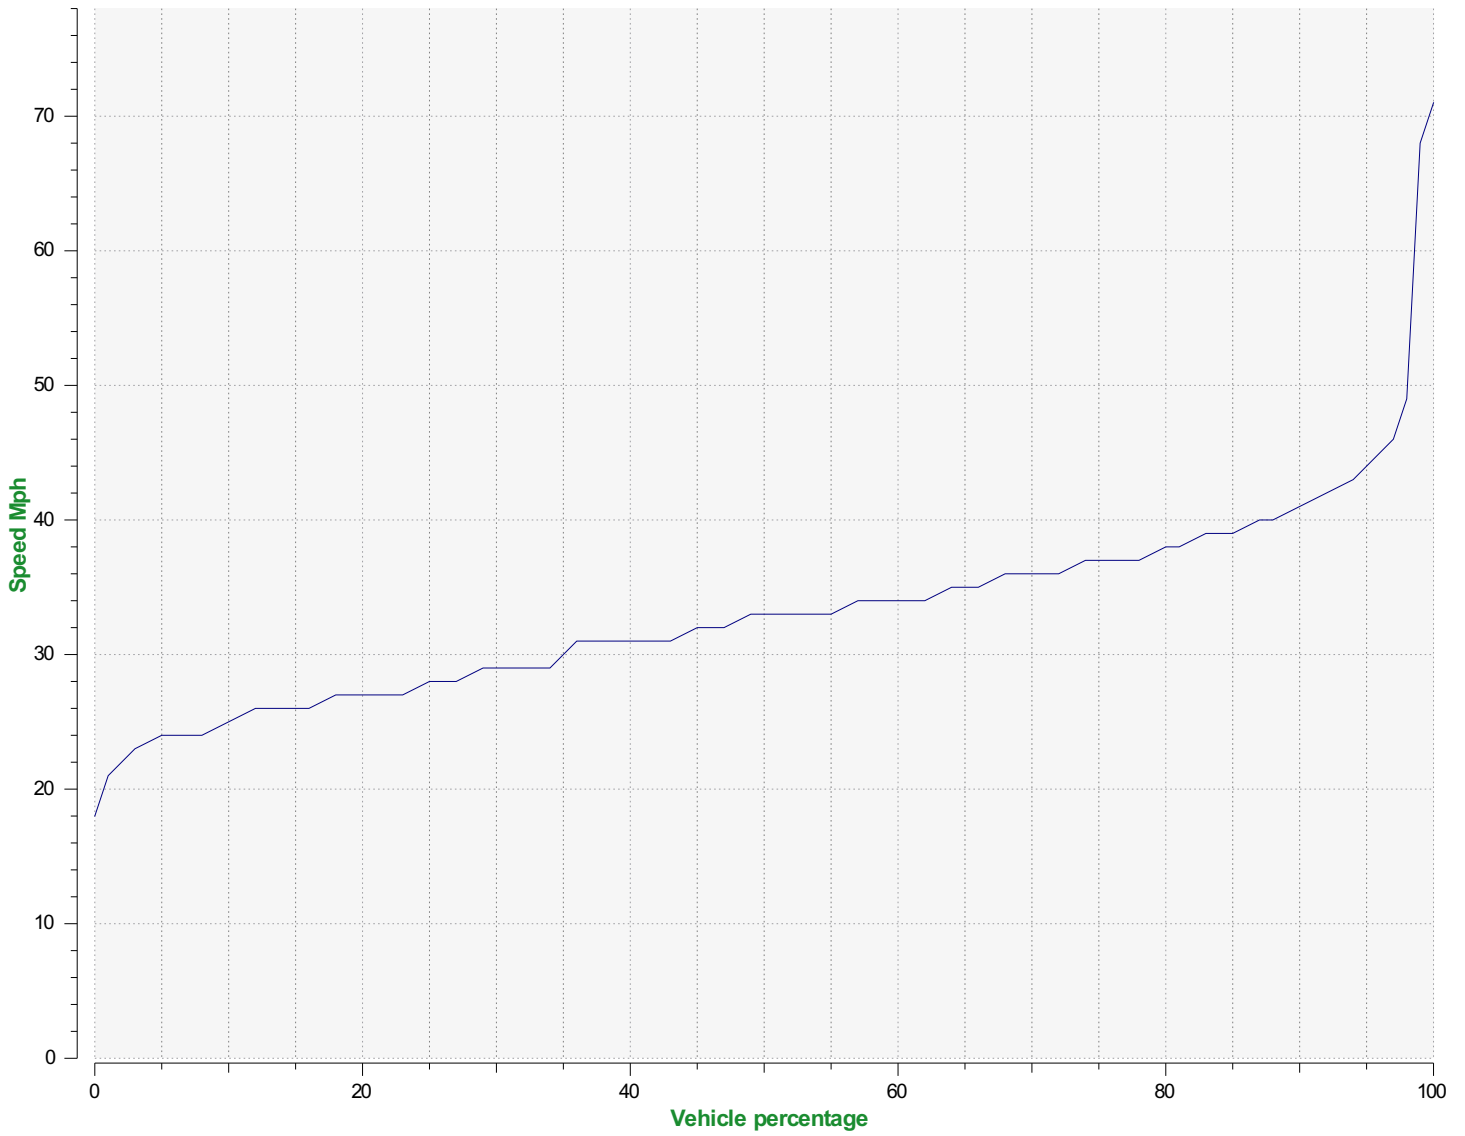

Start date: Tuesday, July 14, 2020 10:30 AM
End date: Friday, August 14, 2020 10:00 AM

Location: Hilderstone Eastholme

Comments: Statistics in both directions for one month between 14th July 2020 and the 14th August 2020.

Outgoing vehicles

Start date: Tuesday, July 14, 2020 10:30 AM
End date: Friday, August 14, 2020 10:00 AM

Location: Hilderstone Eastholme

Comments: Statistics in both directions for one month between 14th July 2020 and the 14th August 2020.

Speed percentiles (incoming)

V30: 23.00Mph **V50:** 24.00Mph **V85:** 33.00Mph

Start date: Tuesday, July 14, 2020 10:30 AM
End date: Friday, August 14, 2020 10:00 AM

Location: Hilderstone Eastholme

Comments: Statistics in both directions for one month between 14th July 2020 and the 14th August 2020.